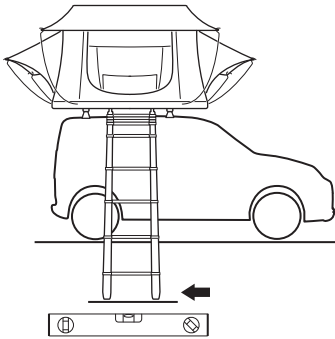

DO NOT use Tepui tents on factory installed crossbars.

Min 23.5"/60 cm

Min 32"/81 cm

THULE SquareBar Evo Max 50"/127 cm

**Max 130 km/h
80 Mph**

1

2

3