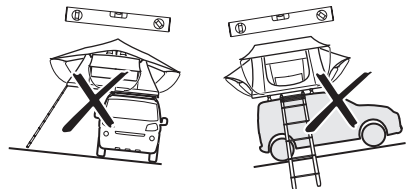

DO NOT use Tepui tents on factory installed crossbars.

Min 23.5"/60 cm

Min 32"/81 cm

THULE SquareBar Evo Max 50"/127 cm

**Max 130 km/h
80 Mph**

1

2

3