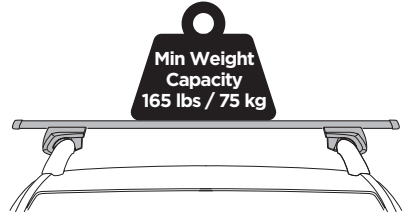

DO NOT use Tepui tents on factory installed crossbars.

Min 23.5"/60 cm

Min 32"/81 cm

THULE SquareBar Evo Max 50"/127 cm

**Max 130 km/h
80 Mph**

1

2

3