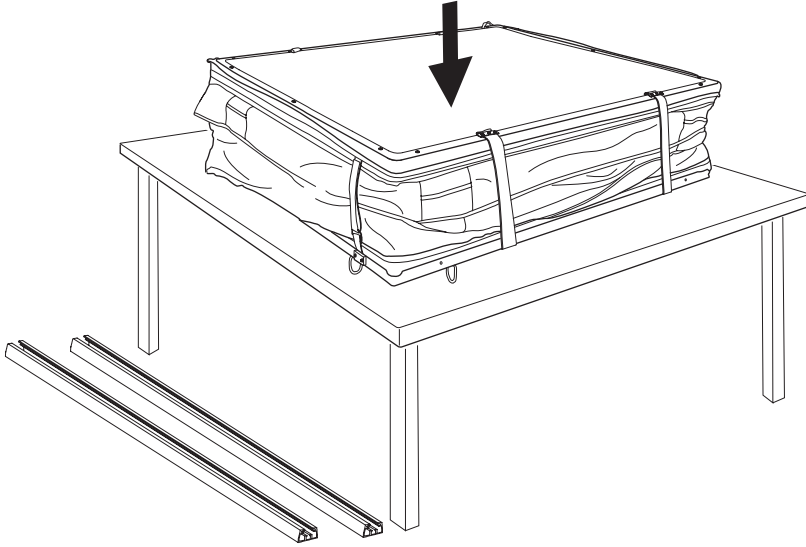

DO NOT use Tepui tents on factory installed crossbars.

Min 23.5"/60 cm

Min 32"/81 cm

THULE SquareBar Evo Max 50"/127 cm

**Max 130 km/h
80 Mph**

1

2

3