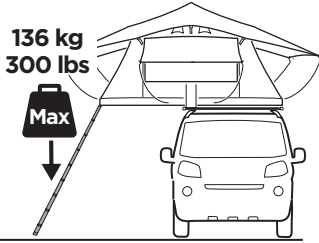

DO NOT use Tepui tents on factory installed crossbars.

Min 23.5"/60 cm

Min 32"/81 cm

THULE SquareBar Evo Max 50"/127 cm

**Max 130 km/h
80 Mph**

1

2

3