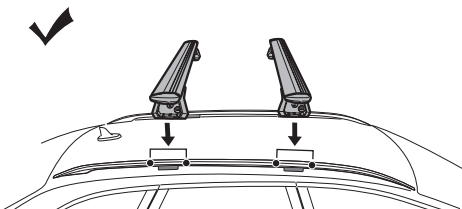

DO NOT use Tepui tents on factory installed crossbars.

Min 23.5"/60 cm

Min 32"/81 cm

THULE SquareBar Evo Max 50"/127 cm

**Max 130 km/h
80 Mph**

1

2

3