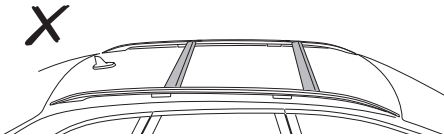

DO NOT use Tepui tents on factory installed crossbars.

Min 23.5"/60 cm

Min 32"/81 cm

THULE SquareBar Evo Max 50"/127 cm

**Max 130 km/h
80 Mph**

1

2

3