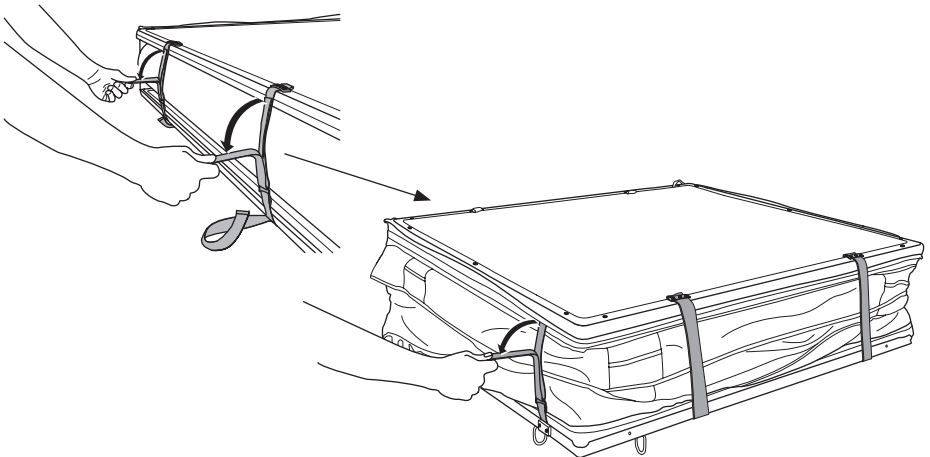

DO NOT use Tepui tents on factory installed crossbars.

Min 23.5"/60 cm

Min 32"/81 cm

THULE SquareBar Evo Max 50"/127 cm

**Max 130 km/h
80 Mph**

1

2

3