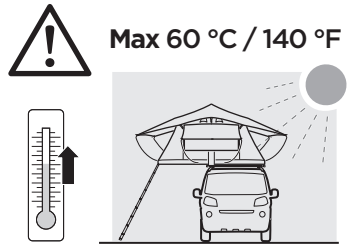

DO NOT use Tepui tents on factory installed crossbars.

Min 23.5"/60 cm

Min 32"/81 cm

THULE SquareBar Evo Max 50"/127 cm

**Max 130 km/h
80 Mph**

1

2

3