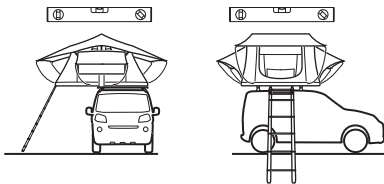

DO NOT use Tepui tents on factory installed crossbars.

Min 23.5"/60 cm

Min 32"/81 cm

THULE SquareBar Evo Max 50"/127 cm

**Max 130 km/h
80 Mph**

1

2

3