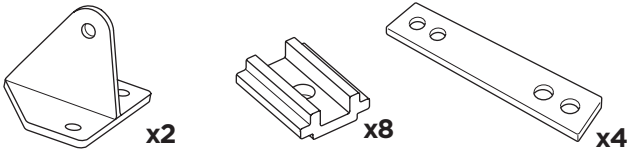

➤ Instructions

Thule Tepui Explorer Ayer 2

Thule Tepui Explorer Kukenam 3

Thule Tepui Ruggedized Kukenam 3

901200, 901201, 901300, 901301, 901302, 901350, 901351

Adapter Thule Xsporter & Thule TracRac bar Xadapt 14

DO NOT use Tepui tents on factory installed crossbars.

Min 23.5"/60 cm

Min 32"/81 cm

THULE SquareBar Evo Max 50"/127 cm

**Max 130 km/h
80 Mph**

1

2

3