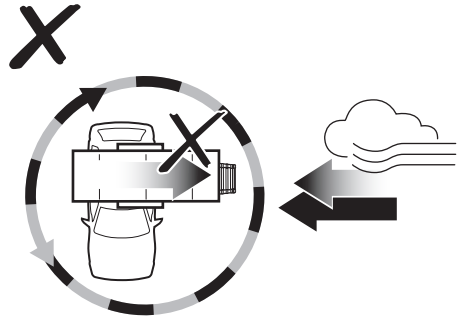

DO NOT use Tepui tents on factory installed crossbars.

Min 23.5"/60 cm

Min 32"/81 cm

THULE SquareBar Evo Max 50"/127 cm

**Max 130 km/h
80 Mph**

1

2

3