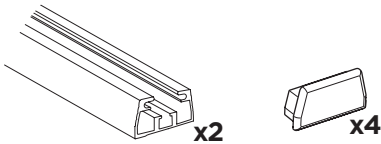

➤ Instructions

Thule Tepui Explorer Ayer 2

Thule Tepui Explorer Kukenam 3

Thule Tepui Ruggedized Kukenam 3

901200, 901201, 901300, 901301, 901302, 901350, 901351

Adapter Thule Xsporter & Thule TracRac bar Xadapt 14

DO NOT use Tepui tents on factory installed crossbars.

Min 23.5"/60 cm

Min 32"/81 cm

THULE SquareBar Evo Max 50"/127 cm

**Max 130 km/h
80 Mph**

1

2

3