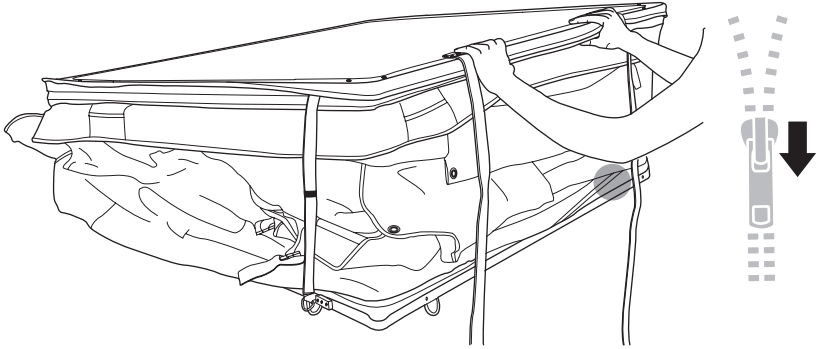

DO NOT use Tepui tents on factory installed crossbars.

Min 23.5"/60 cm

Min 32"/81 cm

THULE SquareBar Evo Max 50"/127 cm

**Max 130 km/h
80 Mph**

1

2

3