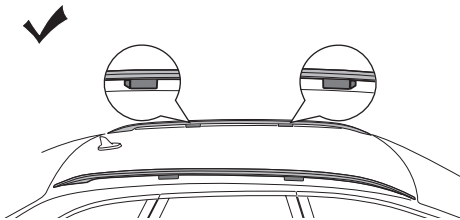

DO NOT use Tepui tents on factory installed crossbars.

Min 23.5"/60 cm

Min 32"/81 cm

THULE SquareBar Evo Max 50"/127 cm

**Max 130 km/h
80 Mph**

1

2

3