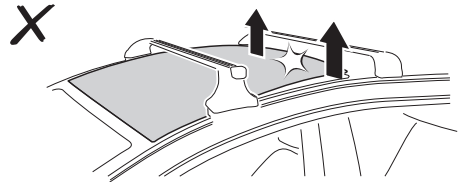

DO NOT use Tepui tents on factory installed crossbars.

Min 23.5"/60 cm

Min 32"/81 cm

THULE SquareBar Evo Max 50"/127 cm

**Max 130 km/h
80 Mph**

1

2

3