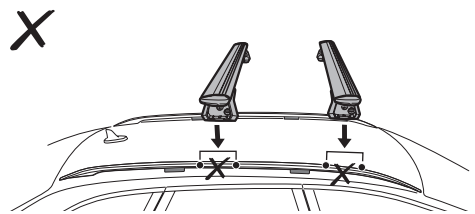

DO NOT use Tepui tents on factory installed crossbars.

Min 23.5"/60 cm

Min 32"/81 cm

THULE SquareBar Evo Max 50"/127 cm

**Max 130 km/h
80 Mph**

1

2

3