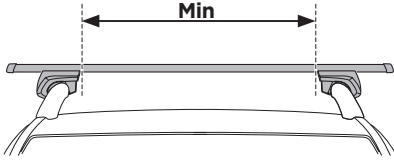

DO NOT use Tepui tents on factory installed crossbars.

Min 23.5"/60 cm

Min 32"/81 cm

THULE SquareBar Evo Max 50"/127 cm

**Max 130 km/h
80 Mph**

1

2

3