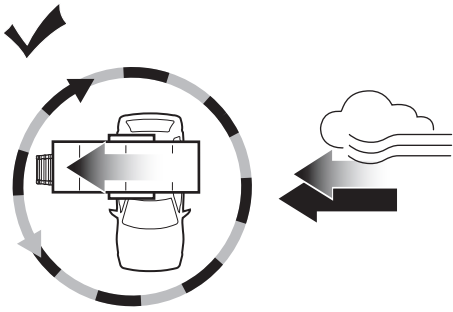

DO NOT use Tepui tents on factory installed crossbars.

Min 23.5"/60 cm

Min 32"/81 cm

THULE SquareBar Evo Max 50"/127 cm

**Max 130 km/h
80 Mph**

1

2

3