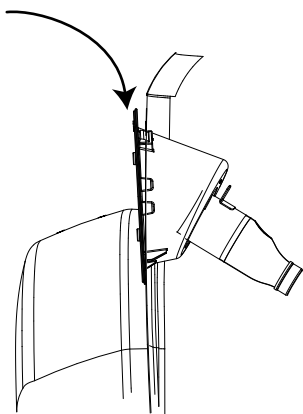

Jeep Wrangler

1.7 N·m (15 Inch·lb)
CAUTION
DO NOT OVERTORQUE

TORQUE WRENCH

4MM HEX

8

9

10

11

12

13

1.7 N·m (15 Inch·lb)

CAUTION

**DO NOT OVERTORQUE
DO NOT USE POWER TOOLS
TORQUE WRENCH ONLY**