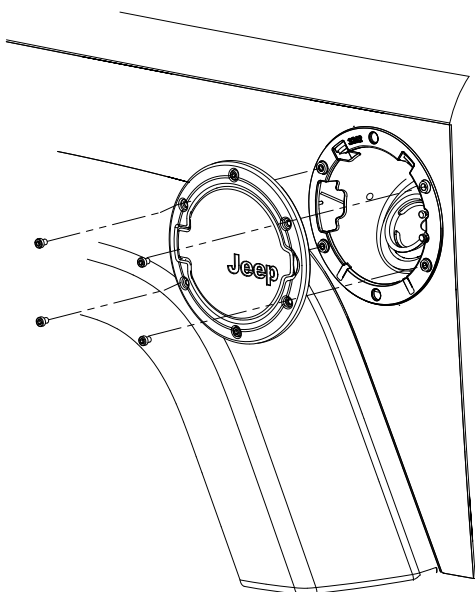

Jeep Wrangler

1.7 N·m (15 Inch·lb)
CAUTION
DO NOT OVERTORQUE

TORQUE WRENCH

4MM HEX

8

9

10

11

12

13

1.7 N·m (15 Inch·lb)

CAUTION

**DO NOT OVERTORQUE
DO NOT USE POWER TOOLS
TORQUE WRENCH ONLY**