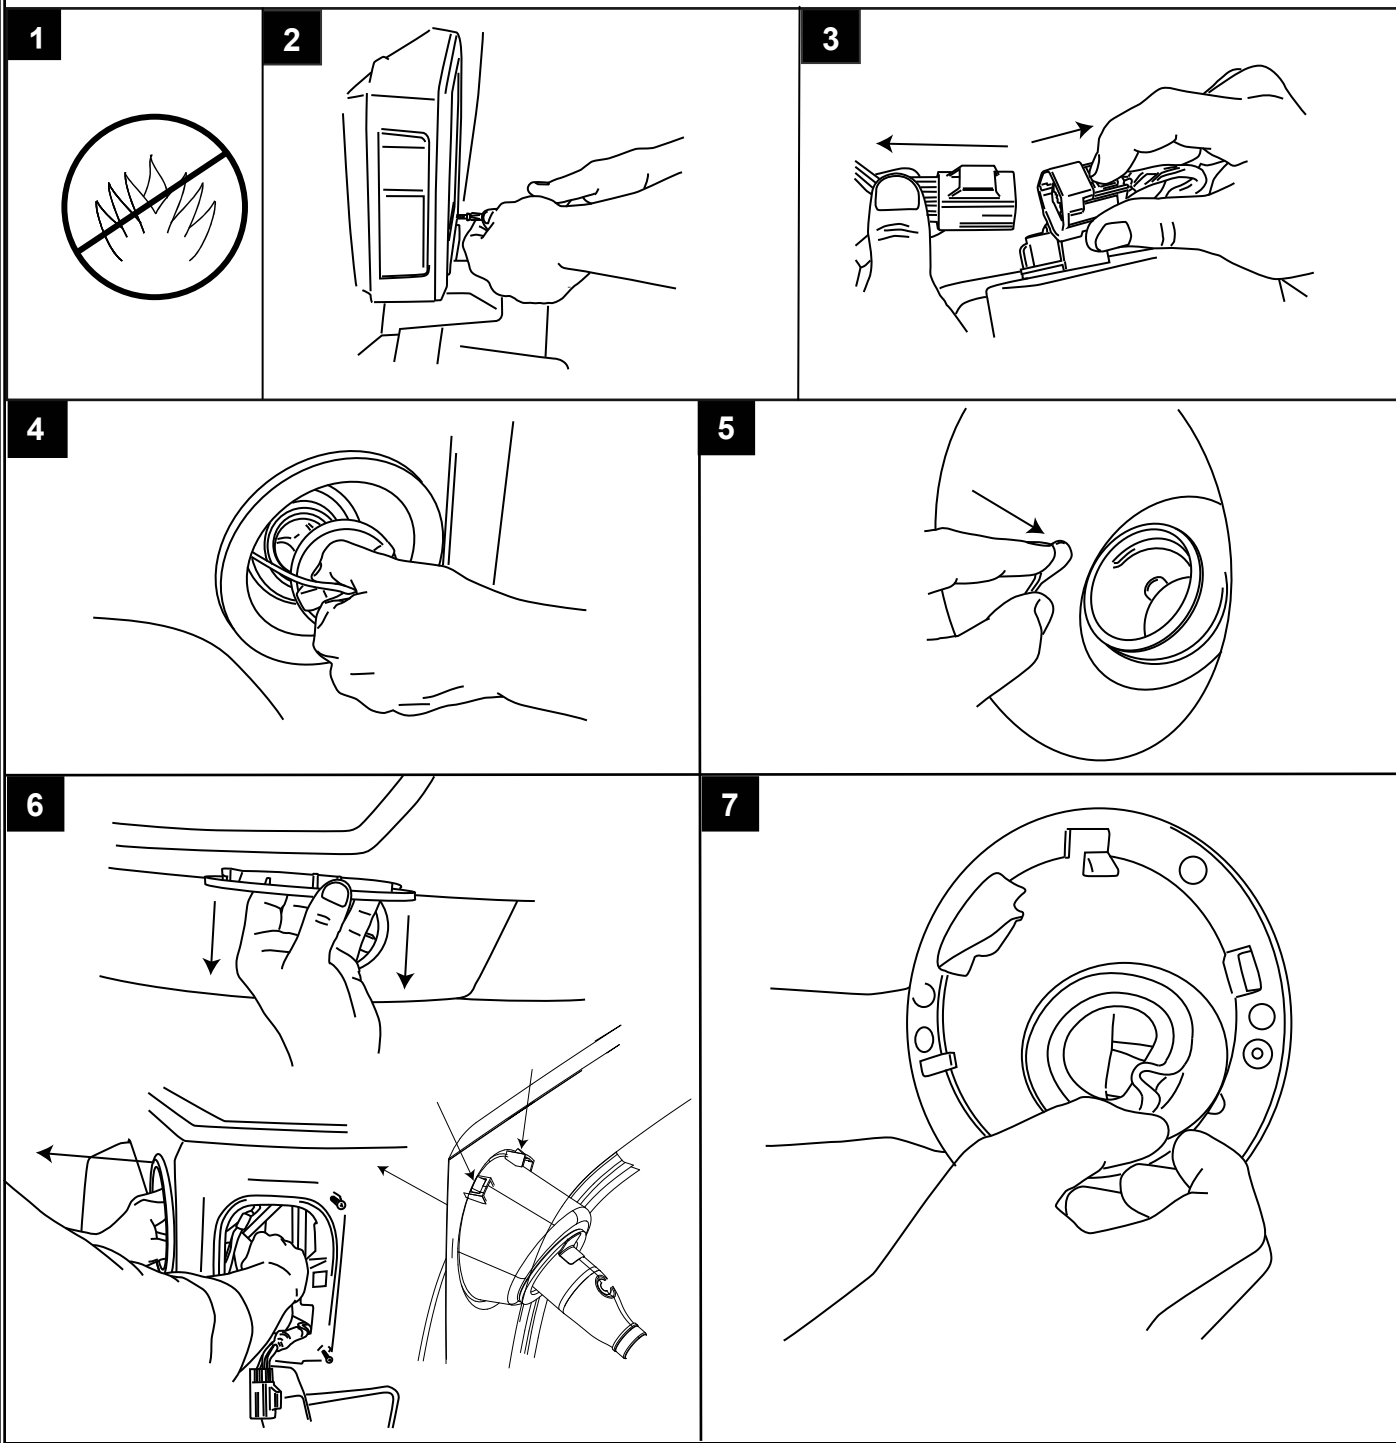

Jeep Wrangler

1.7 N·m (15 Inch·lb)
CAUTION
DO NOT OVERTORQUE

TORQUE WRENCH

4MM HEX

8

9

10

11

12

13

1.7 N·m (15 Inch·lb)

CAUTION

**DO NOT OVERTORQUE
DO NOT USE POWER TOOLS
TORQUE WRENCH ONLY**