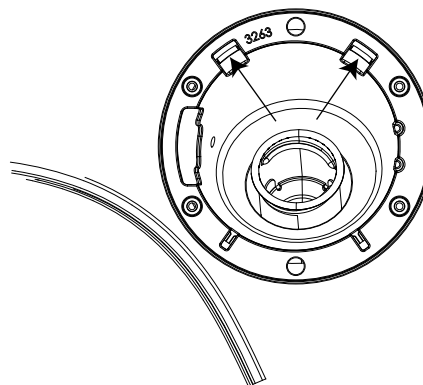

Jeep Wrangler

1.7 N·m (15 Inch·lb)
CAUTION
DO NOT OVERTORQUE

TORQUE WRENCH

4MM HEX

8

9

10

11

12

13

1.7 N·m (15 Inch·lb)

CAUTION

**DO NOT OVERTORQUE
DO NOT USE POWER TOOLS
TORQUE WRENCH ONLY**